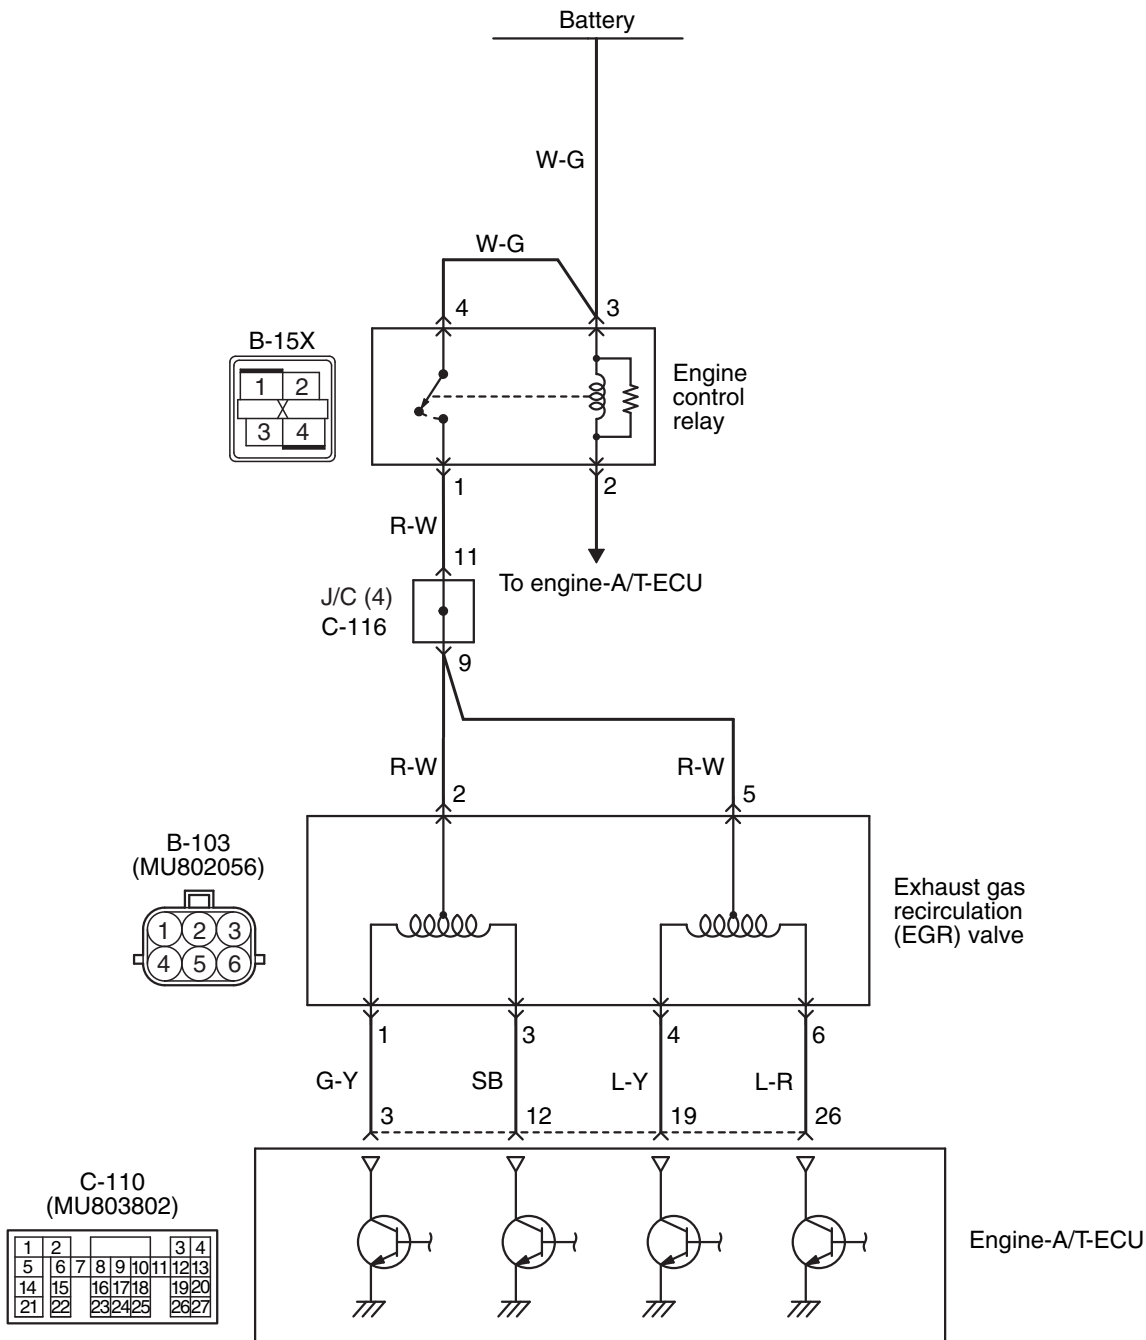

EGR valve circuit

Wire colour code

B: Black LG: Light green G: Green L: Blue W: White Y: Yellow SB: Sky blue BR: Brown O: Orange GR: Gray R: Red P: Pink V: Violet