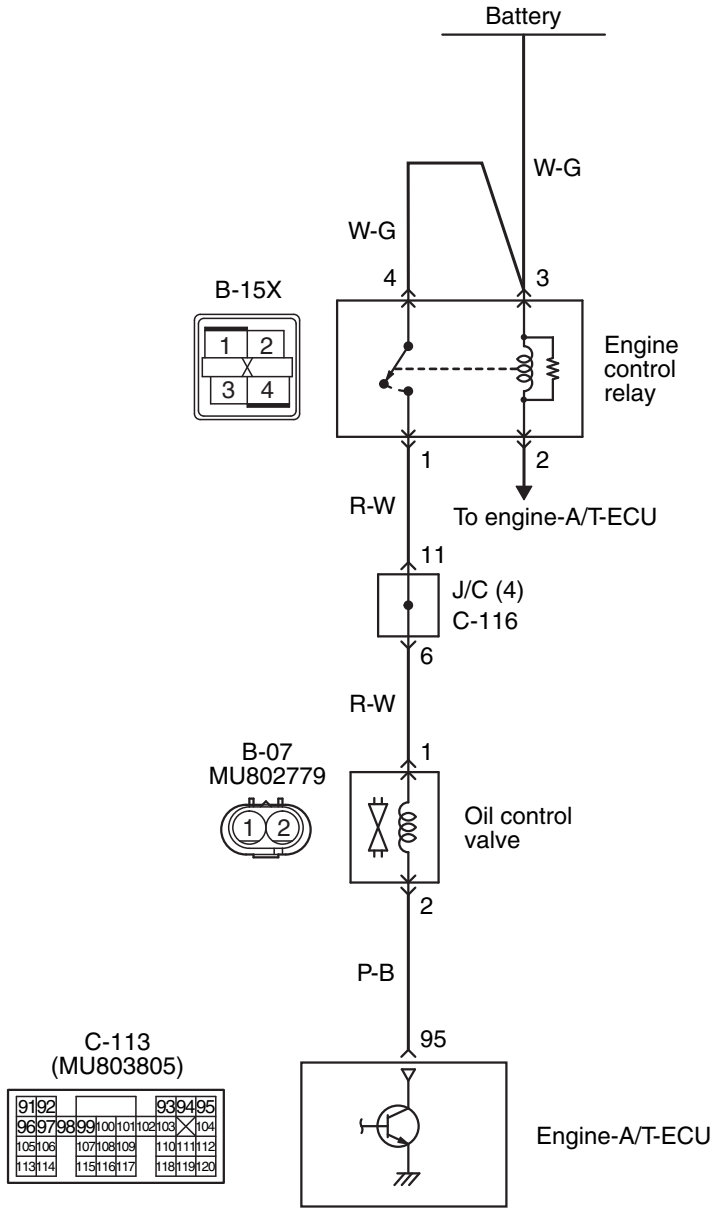

## Oil control valve circuit

Wire colour code

B: Black LG: Light green G: Green L: Blue W: White Y: Yellow SB: Sky blue BR: Brown O: Orange GR: Gray  
R: Red P: Pink V: Violet