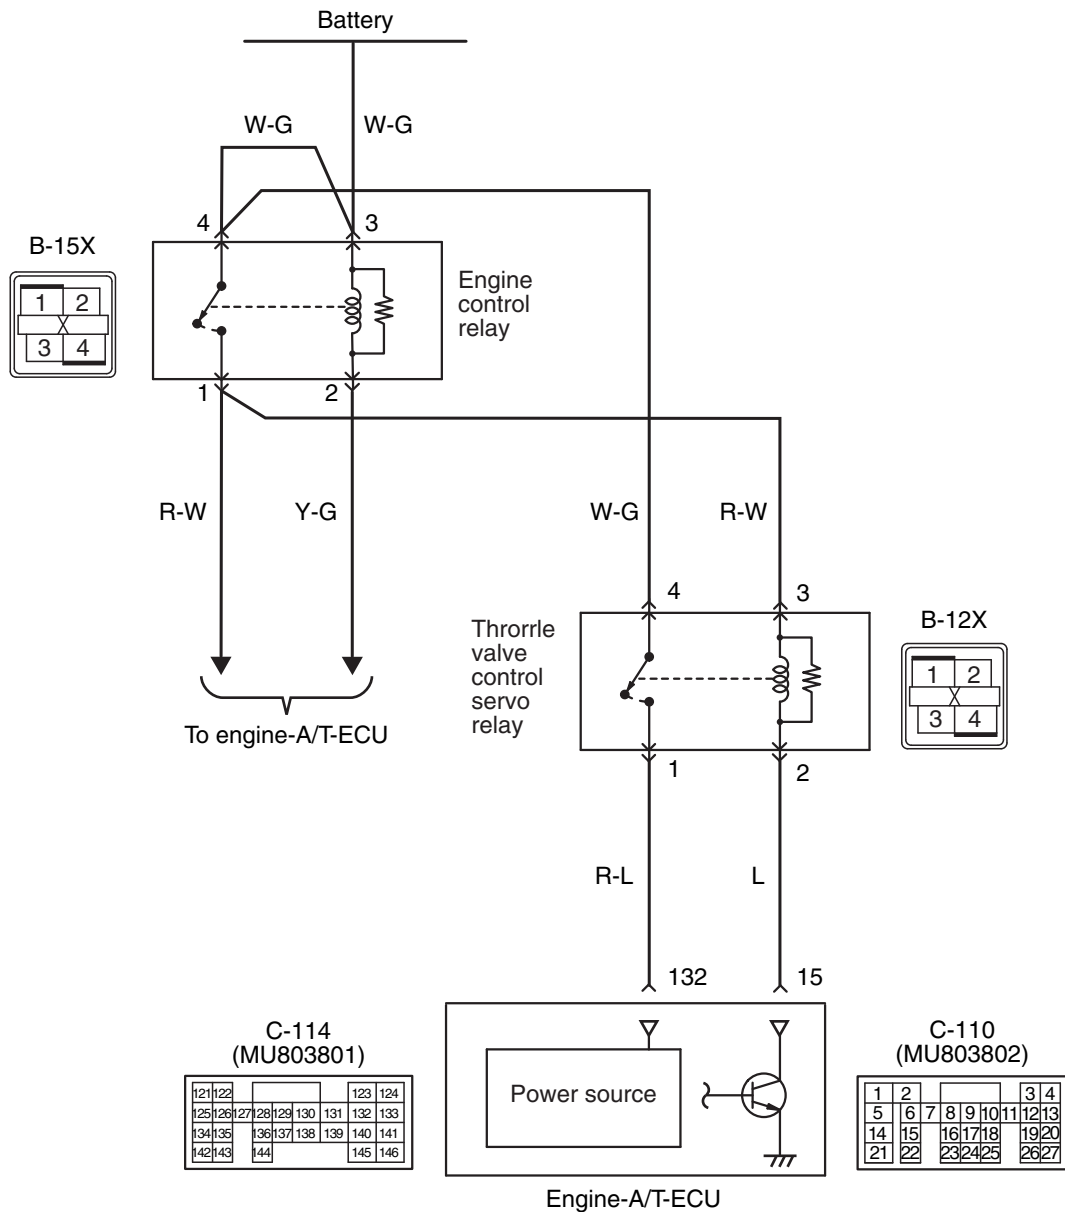

Throttle valve control servo power circuit

Wire colour code

B: Black LG: Light green G: Green L: Blue W: White Y: Yellow SB: Sky blue BR: Brown O: Orange GR: Gray
R: Red P: Pink V: Violet