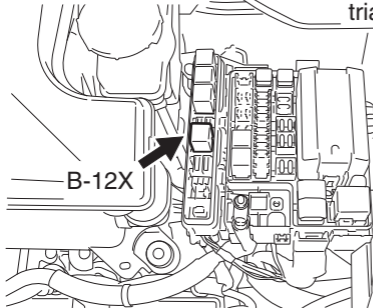

Connector: B-12X

Relay box's
triangle mark

B-12X

Harness side
connector

AK305855AB