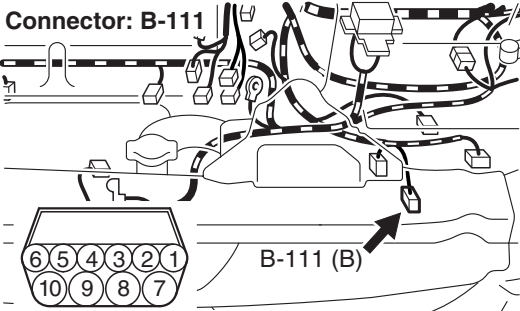

Connector: B-111

B-111 (B)

Harness side connector

AK305861AB