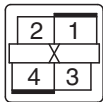

Connector: B-16X

Relay box's
triangle mark

B-16X

Harness side
connector

AK305886AB