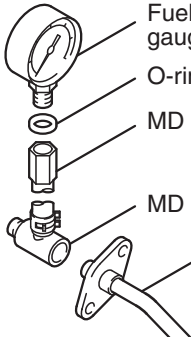

Fuel pressure gauge set

O-ring or gasket

MD 998709

MD 998742

High-pressure fuel hose

Delivery pipe

AKX01457AF