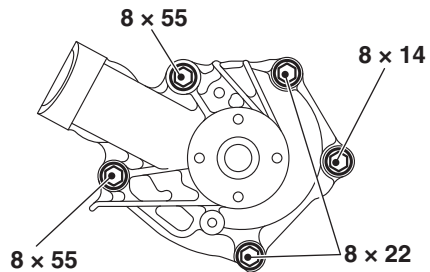

Bolt specifications

Screw diameter x length mm

AC302090

AC302091

AC302105AC