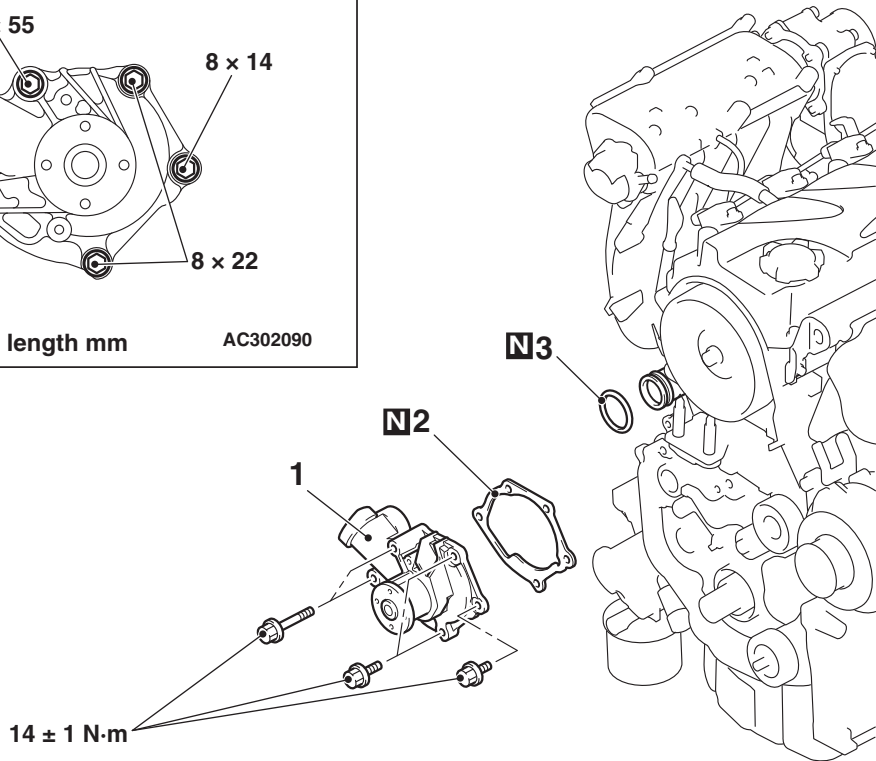

Bolt specifications

Screw diameter x length mm

AC302090

AC302091

AC302105AC