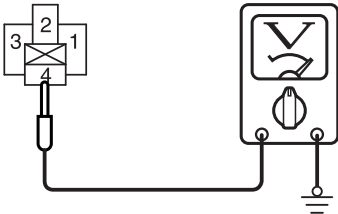

A-13X Connector (Relay box side)

AC303511 AE