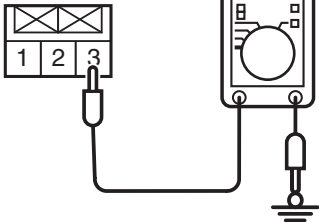

C-305 harness  
connector:  
harness side

AC209264AF