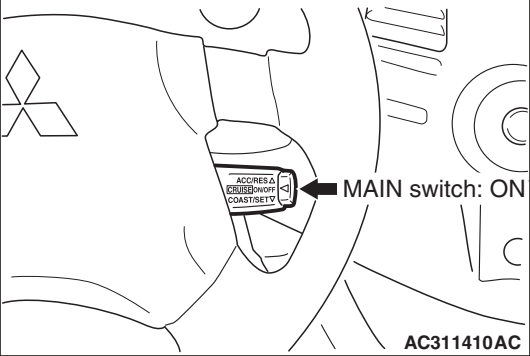

Auto-cruise control
indicator lamp

CRUISE

AC311410AC