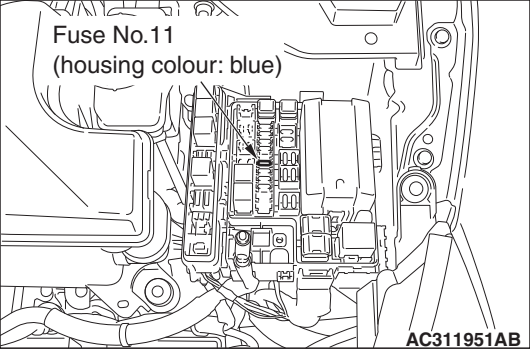

Fuse No.11
(housing colour: blue)

AC311951AB