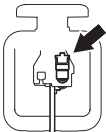

# Connector: C-127

Harness side

Brake pedal