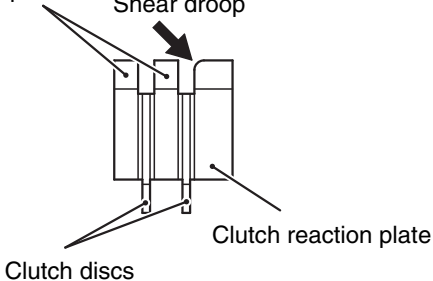

Clutch plates

Shear droop

AK301320 AB