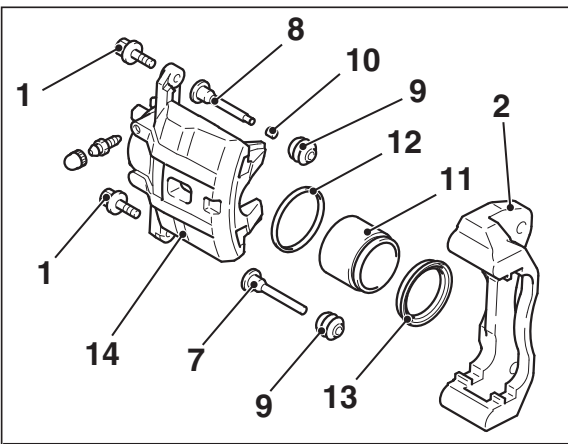

Clip set

Shim kit

AC303222AC

Brake caliper kit

Seal and boot kit

Pad set