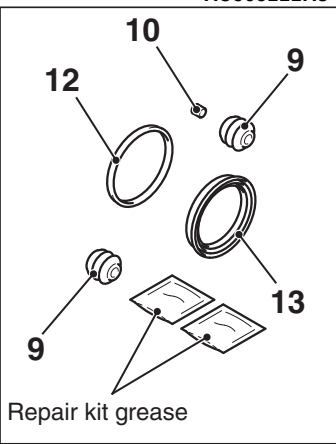

Clip set

Shim kit

AC303222AC

Brake caliper kit

Seal and boot kit

Pad set