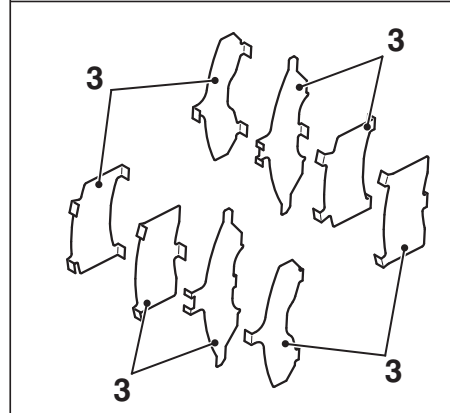

Clip set

Shim kit

AC303222AC

Brake caliper kit

Seal and boot kit

Pad set