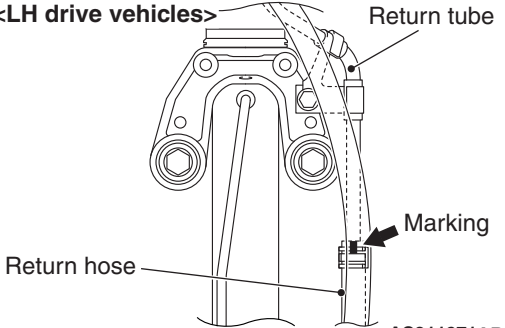

<LH drive vehicles>

Return tube

Return hose

Marking

AC311971AB