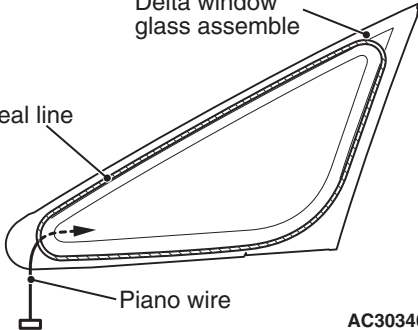

Delta window
glass assembly

Seal line

Piano wire

AC303409AC