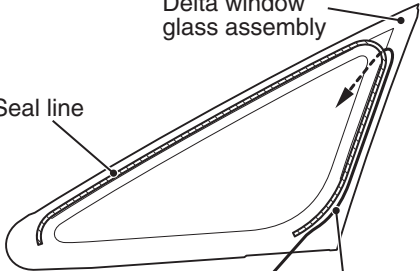

Delta window
glass assembly

Seal line

Piano wire

AC303410AC