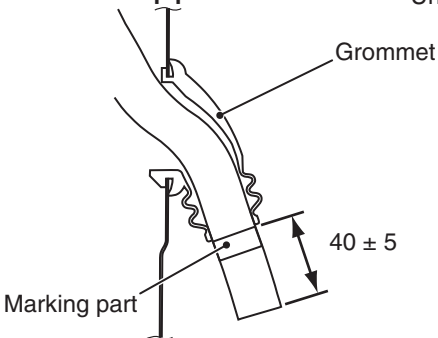

<Front drain pipe>

Units: mm

<Rear drain pipe>

AC303647 AB