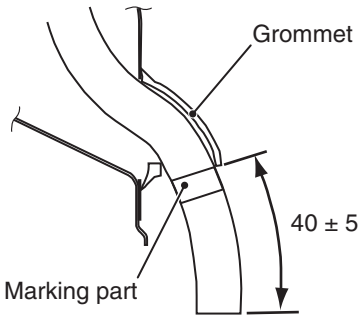

<Front drain pipe>

Units: mm

<Rear drain pipe>

AC303647 AB