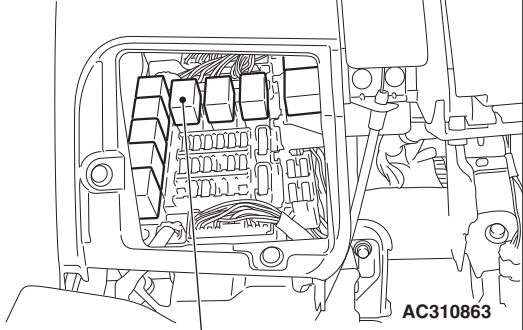

<LH drive vehicles>

AC310863

Power window relay

AC310890AB