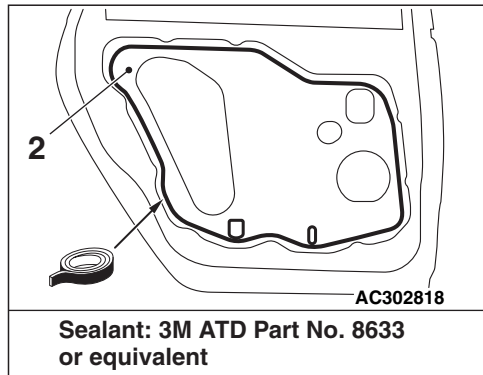

<Rear door>

Sealant: 3M ATD Part No. 8633
or equivalent

Note

⇐ : The convex position of the door

AC302824

AC310970AB