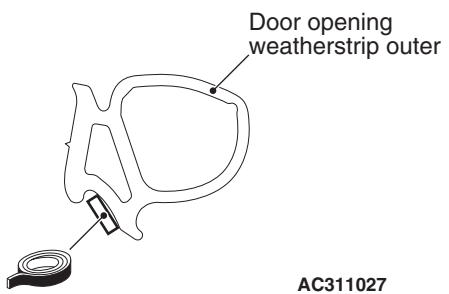

<Front door>

Section A – A

Section B – B

Adhesive tape: Double-sided tape 5 mm width, 45 mm length and 0.5 mm thickness

AC311386 AB