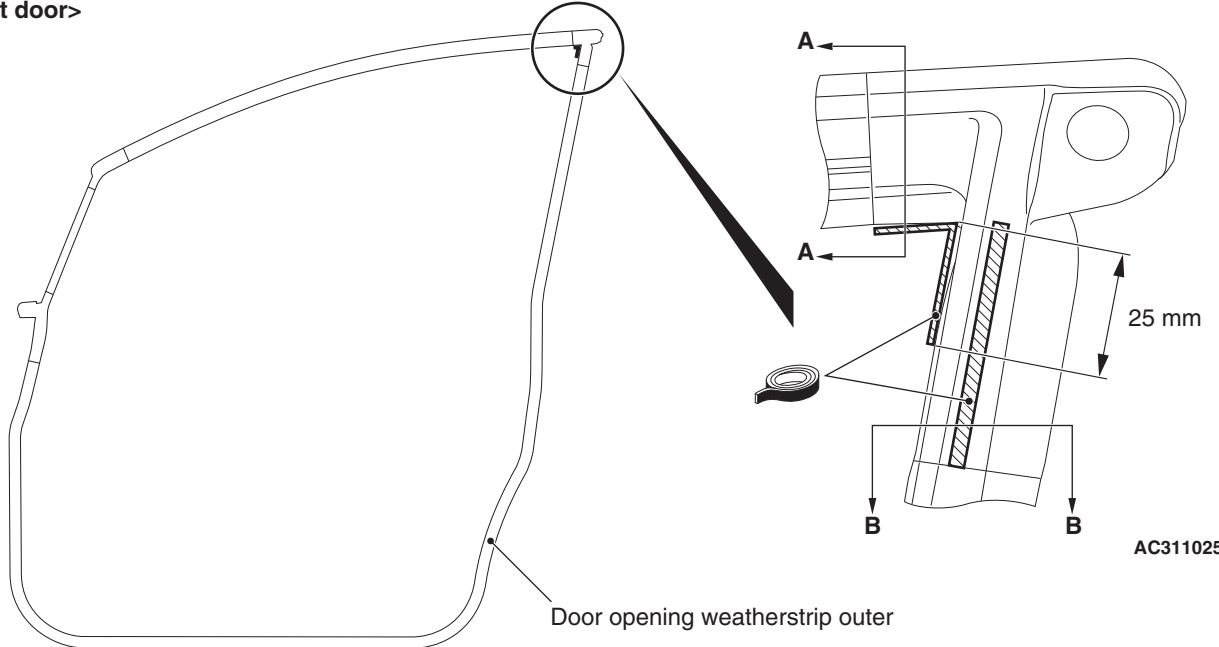

<Front door>

Section A – A

Section B – B

Adhesive tape: Double-sided tape 5 mm width, 45 mm length and 0.5 mm thickness

AC311386 AB