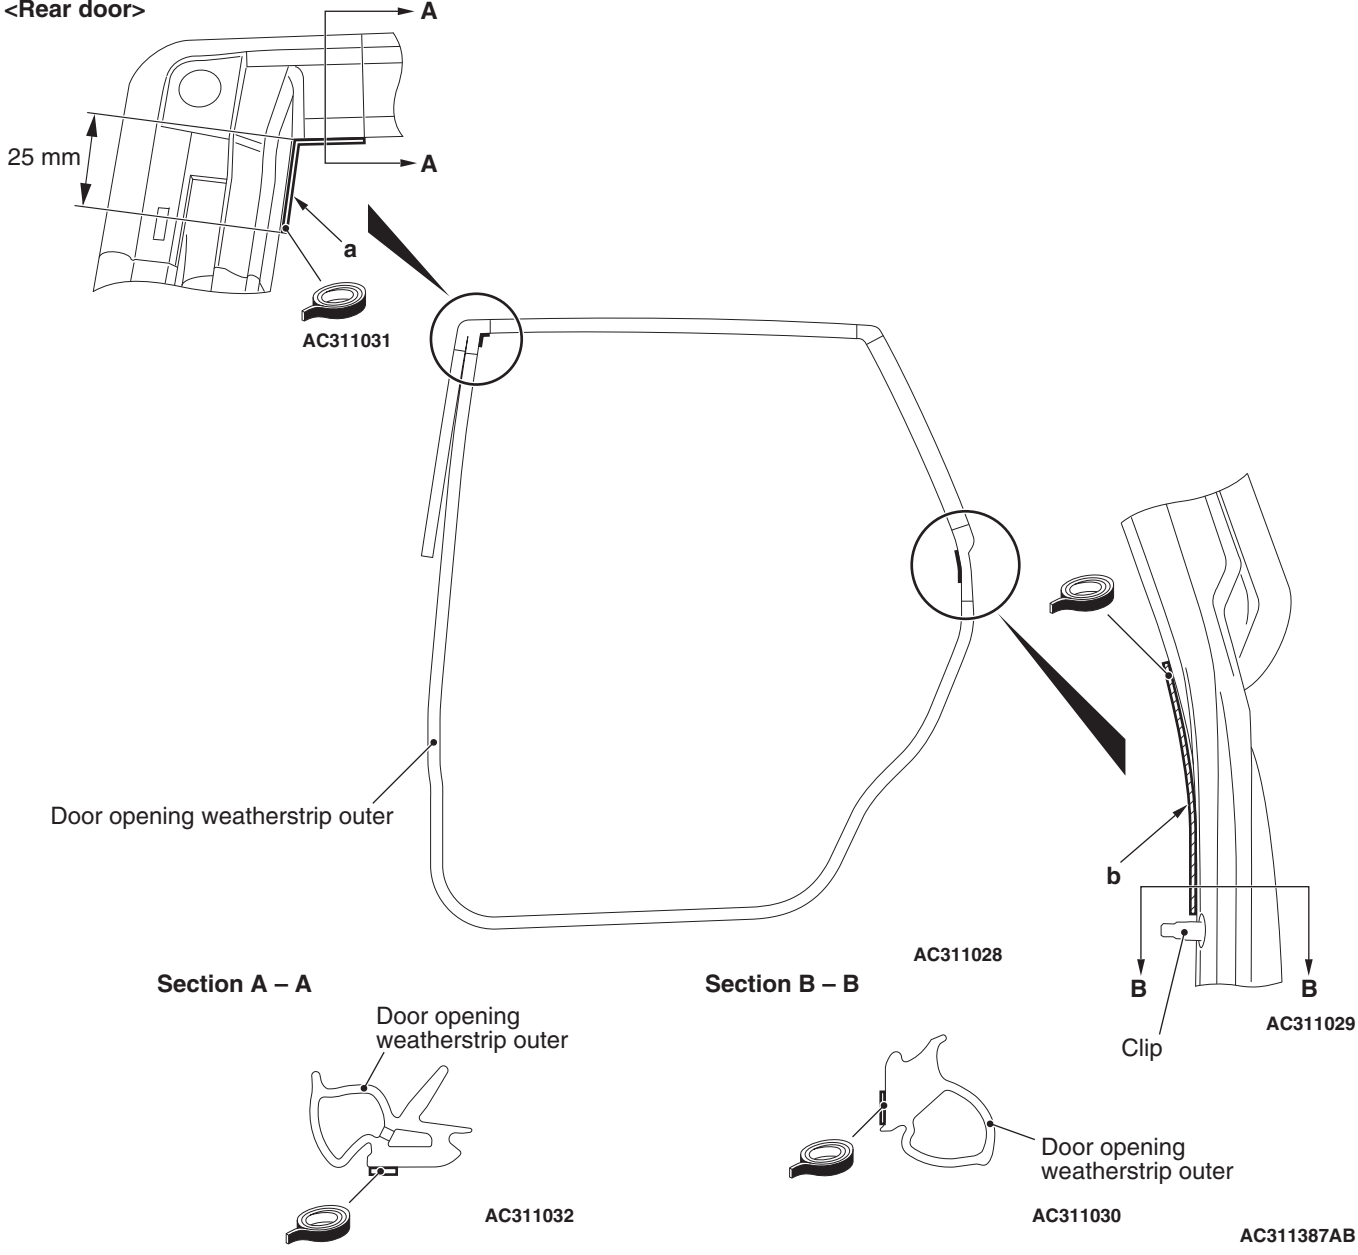

<Rear door>

**Adhesive tape: Double-sided tape a: 5 mm width, 45 mm length and 0.5 mm thickness,  
b: 5 mm width, 55 mm length and 0.8 mm thickness**