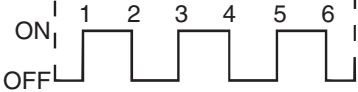

V.C.I. connected

Within 10 seconds

Hazard
warning
lamp
switch

ACX00571 AQ