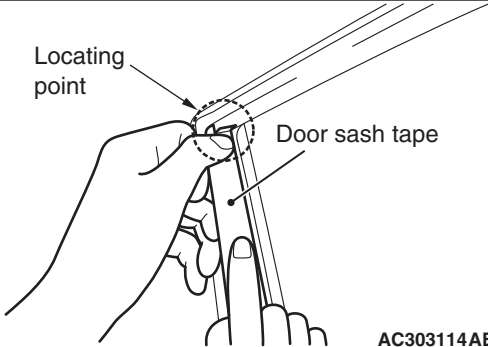

Locating
point

Door sash tape

AC303114AB