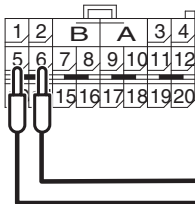

C-120

Harness side connector
(rear view)

AC301560 AC