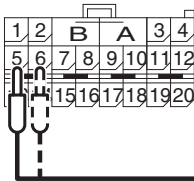

C-120

Harness side connector
(rear view)

AC301564 AC