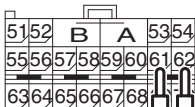

C-118

Harness side connector
(rear view)

AC301571AC