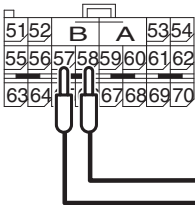

C-118 Harness side connector (rear view)

AC301573AF