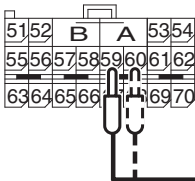

C-118 Harness side connector (rear view)

AC301577AF