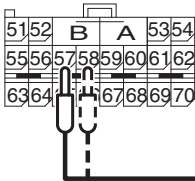

C-118 Harness side connector (rear view)

AC301579 AE