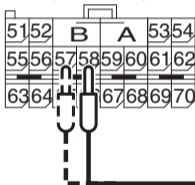

C-118
Harness side
connector
(rear view)

D-29
Harness side
connector
(rear view)

AC301580AE