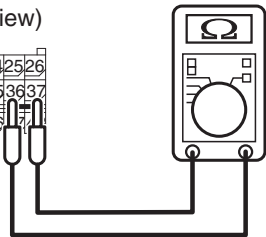

<1st squib>

C-119 Harness side
connector (rear view)

AC301581 AE