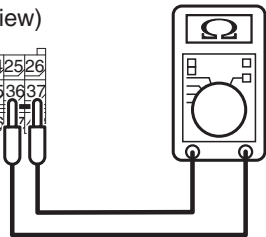

# C-119 Harness side connector (rear view)

AC301581 AF