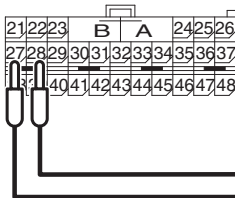

<1st squib>

C-119 Harness side
connector (rear view)

AC301582 AE