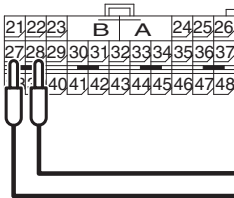

C-119 Harness side connector (rear view)

AC301582AE