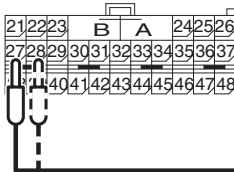

<1st squib>

C-119 Harness side
connector (rear view)

AC301588 AE