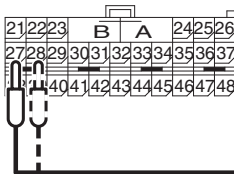

# C-119 Harness side connector (rear view)

AC301588 AF