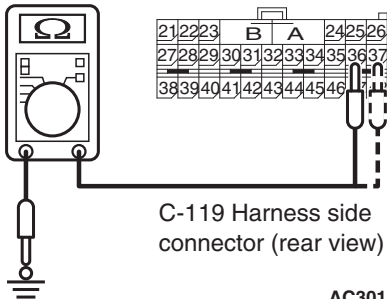

<1st squib>

C-119 Harness side
connector (rear view)

AC301591 AE