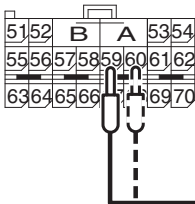

C-118 Harness side
connector
(rear view)

<D-32 Harness side
connector>
Special tool
MB991884
(front view)

AC304737 AE