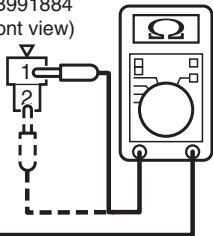

C-118 Harness side
connector
(rear view)

<D-32 Harness side
connector>
Special tool
MB991884
(front view)

AC304737 AE