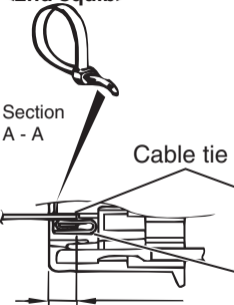

<2nd squib>

C-119 Harness side connector
(front view)

Section
A - A

Terminal

Cable tie

Short spring

AC308141AD