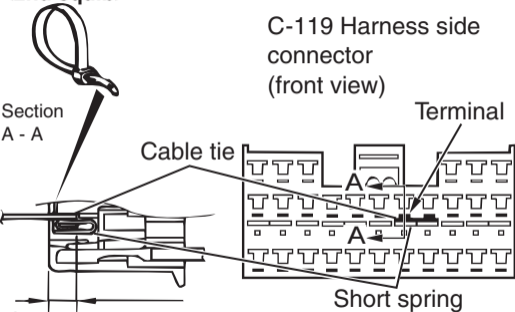

<2nd squib>

# C-119 Harness side connector (front view)

Section A - A

Cable tie

Terminal

Short spring

4 mm or more