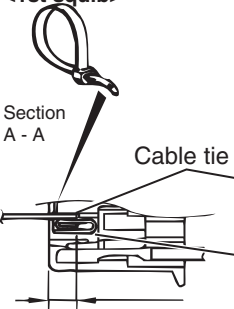

<1st squib>

C-119 Harness side connector
(front view)

Section
A - A

Cable tie

Terminal

Short spring
AC308143AD