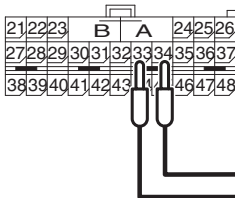

## <2nd squib>

C-119 Harness side  
connector (rear view)

AC308145 AD