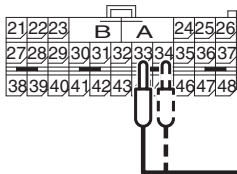

<2nd squib>

C-119 Harness side
connector (rear view)

AC308148AD