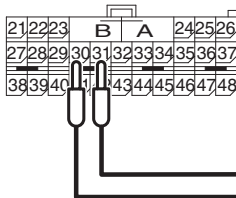

## <2nd squib>

C-119 Harness side  
connector (rear view)

AC308150 AD