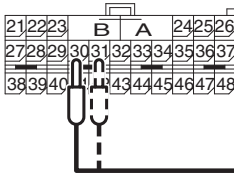

<2nd squib>

C-119 Harness side
connector (rear view)

AC308153AD