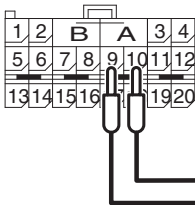

C-120 Harness side connector (rear view)

AC308174 AE