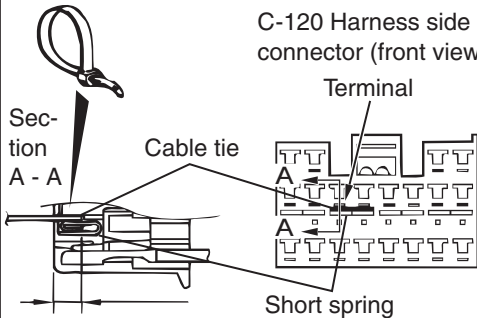

C-120 Harness side connector (front view)

AC308180 AD