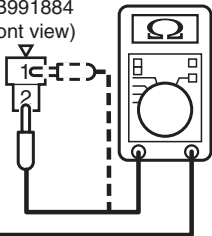

C-120 Harness side  
connector  
(rear view)

<D-19 Harness side  
connector>  
Special tool  
MB991884  
(front view)

AC308183AD