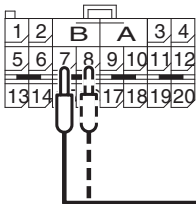

C-120 Harness side  
connector  
(rear view)

<D-19 Harness side  
connector>  
Special tool  
MB991884  
(front view)

AC308183AD